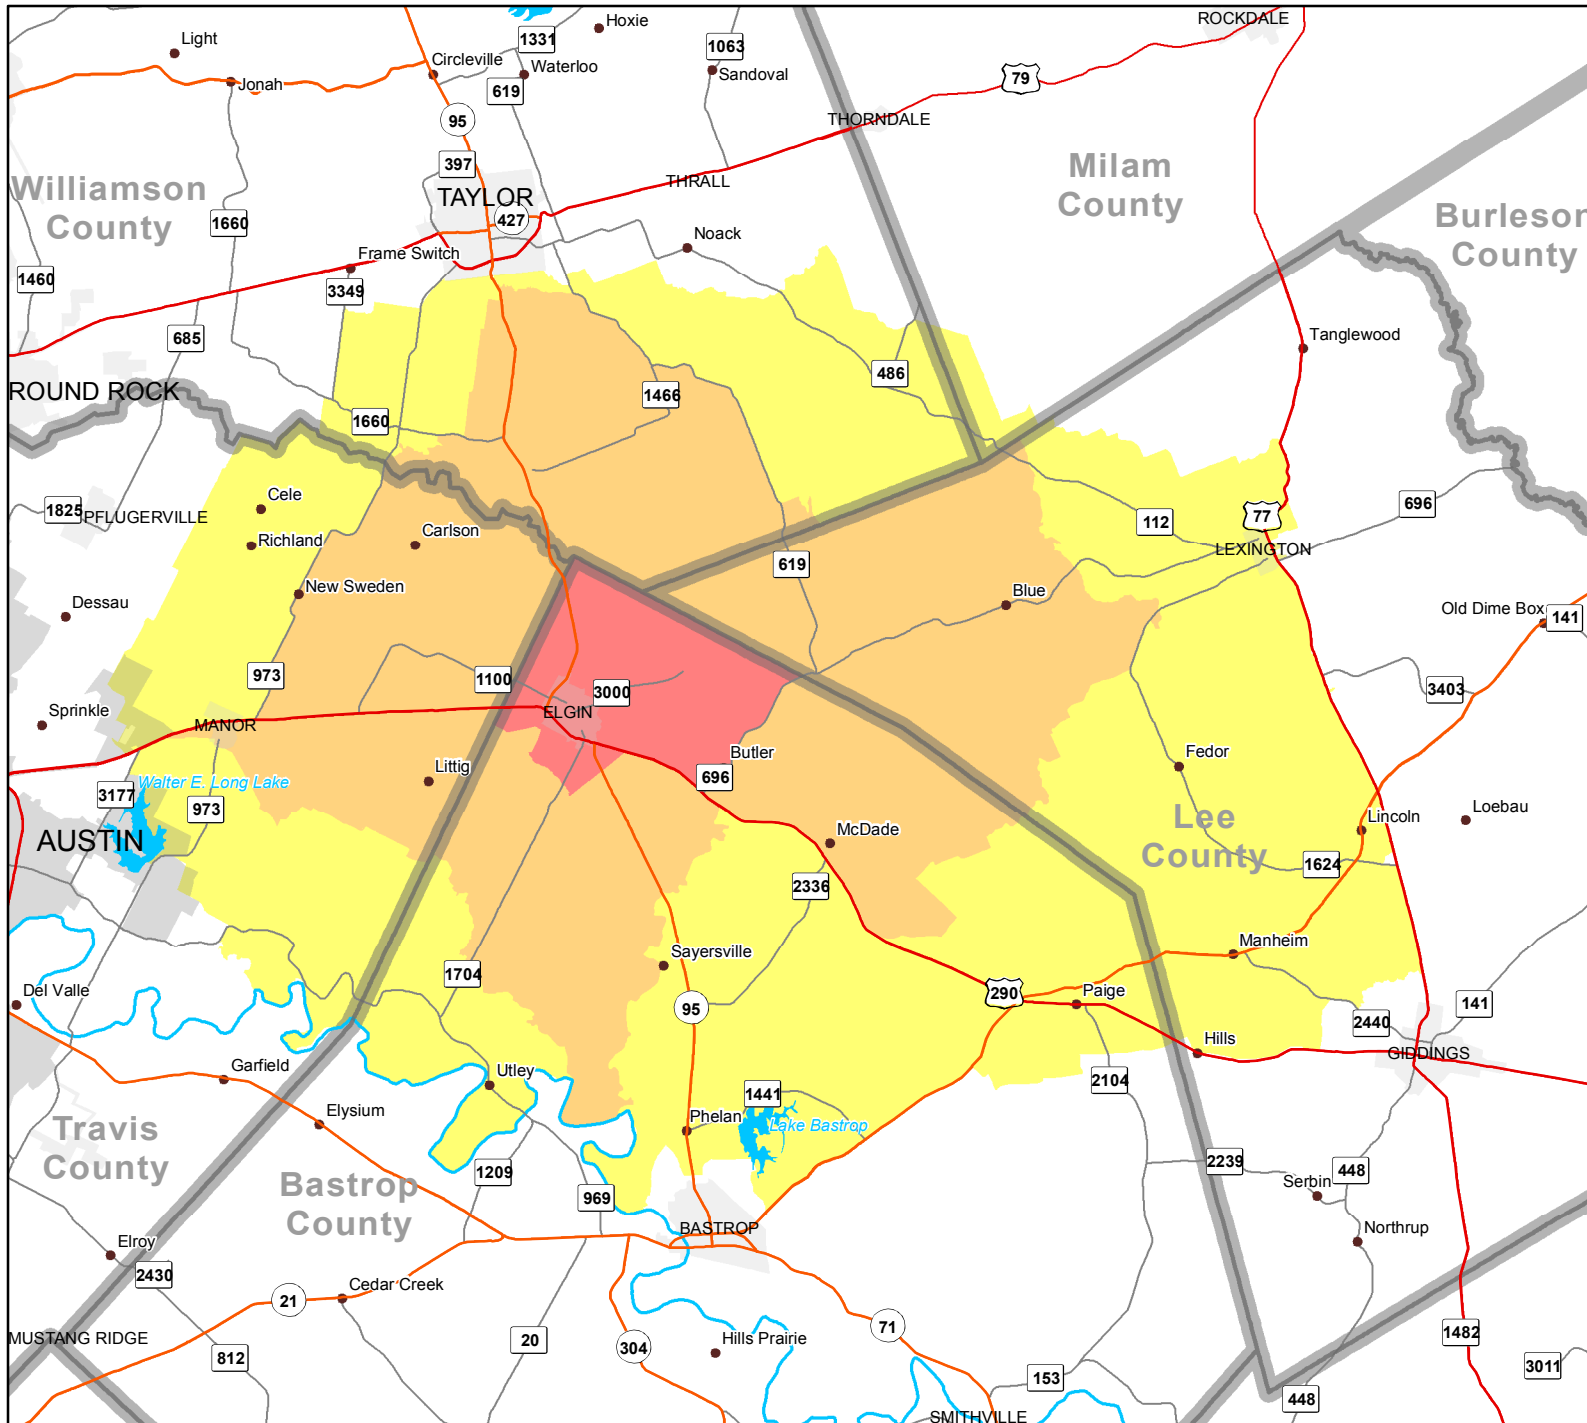

Elgin Market Study Retail Trade Areas

CAPCOG Retail
Market Study

Map Legend

- Primary Trade Area
- Secondary Trade Area
- Tertiary Trade Area

1 inch equals 6 miles

Overview Map

Metadata: 2005-08-18 Elgin Market Study Retail Trade Areas.mxd produced on August 18, 2005. For additional info contact CAPCOG at (512) 916-6000.

Disclaimer: The Capital Area Council of Governments (CAPCOG) provides this map and/or data 'as is' and assumes no liability for its accuracy or completeness. This is intended as a general representation only and is in no way intended to be used as survey grade information.