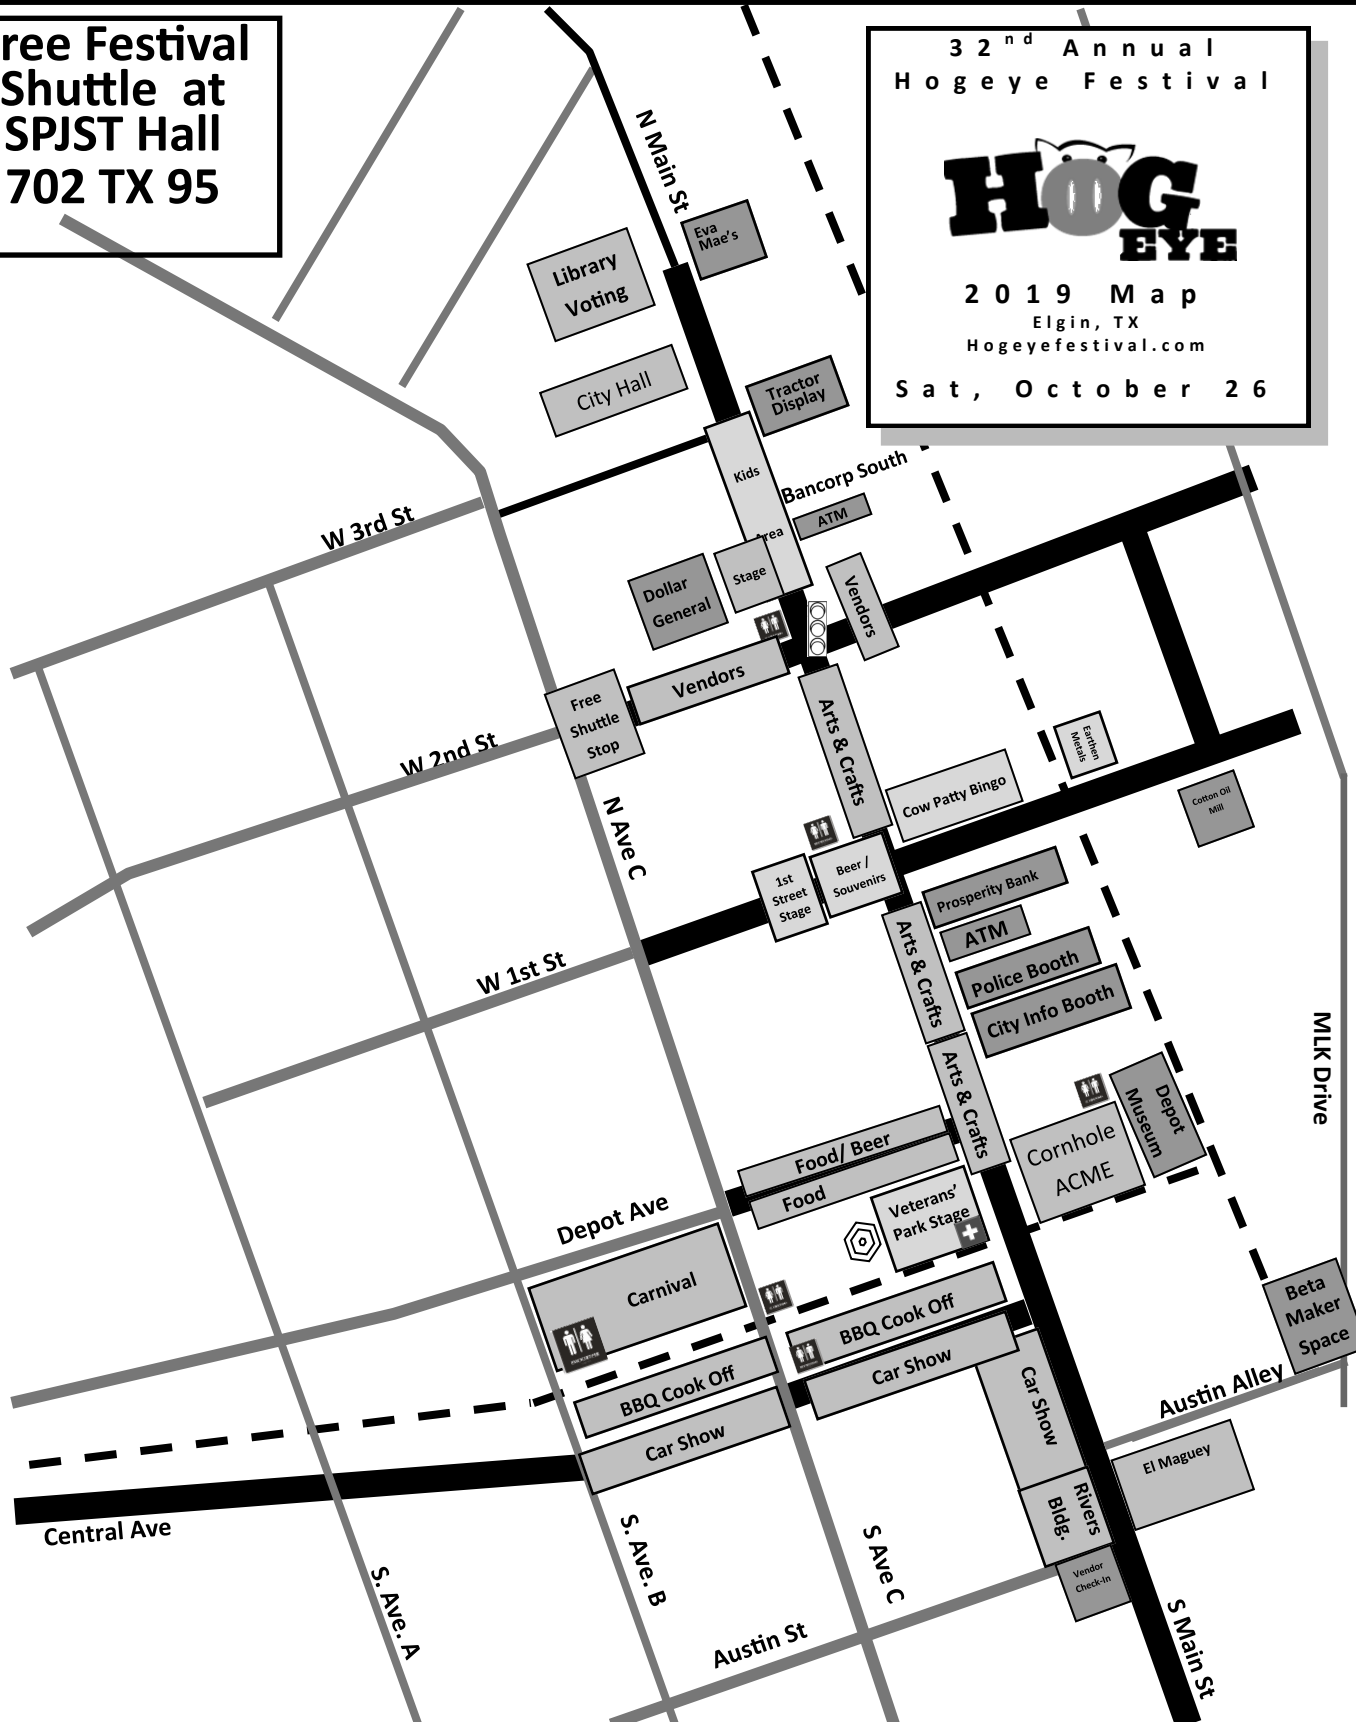

Free Festival Shuttle at SPJST Hall 702 TX 95

32nd Annual Hogeye Festival

2019 Map
 Elgin, TX
 Hogeyefestival.com
Sat, October 26

Celebrating 29 years as a Texas Main Street City
32nd Anniversary of the Hogeye Festival
20th Anniversary of the Car Show
20th Anniversary of the Sowpremes & Priscilla the Pig